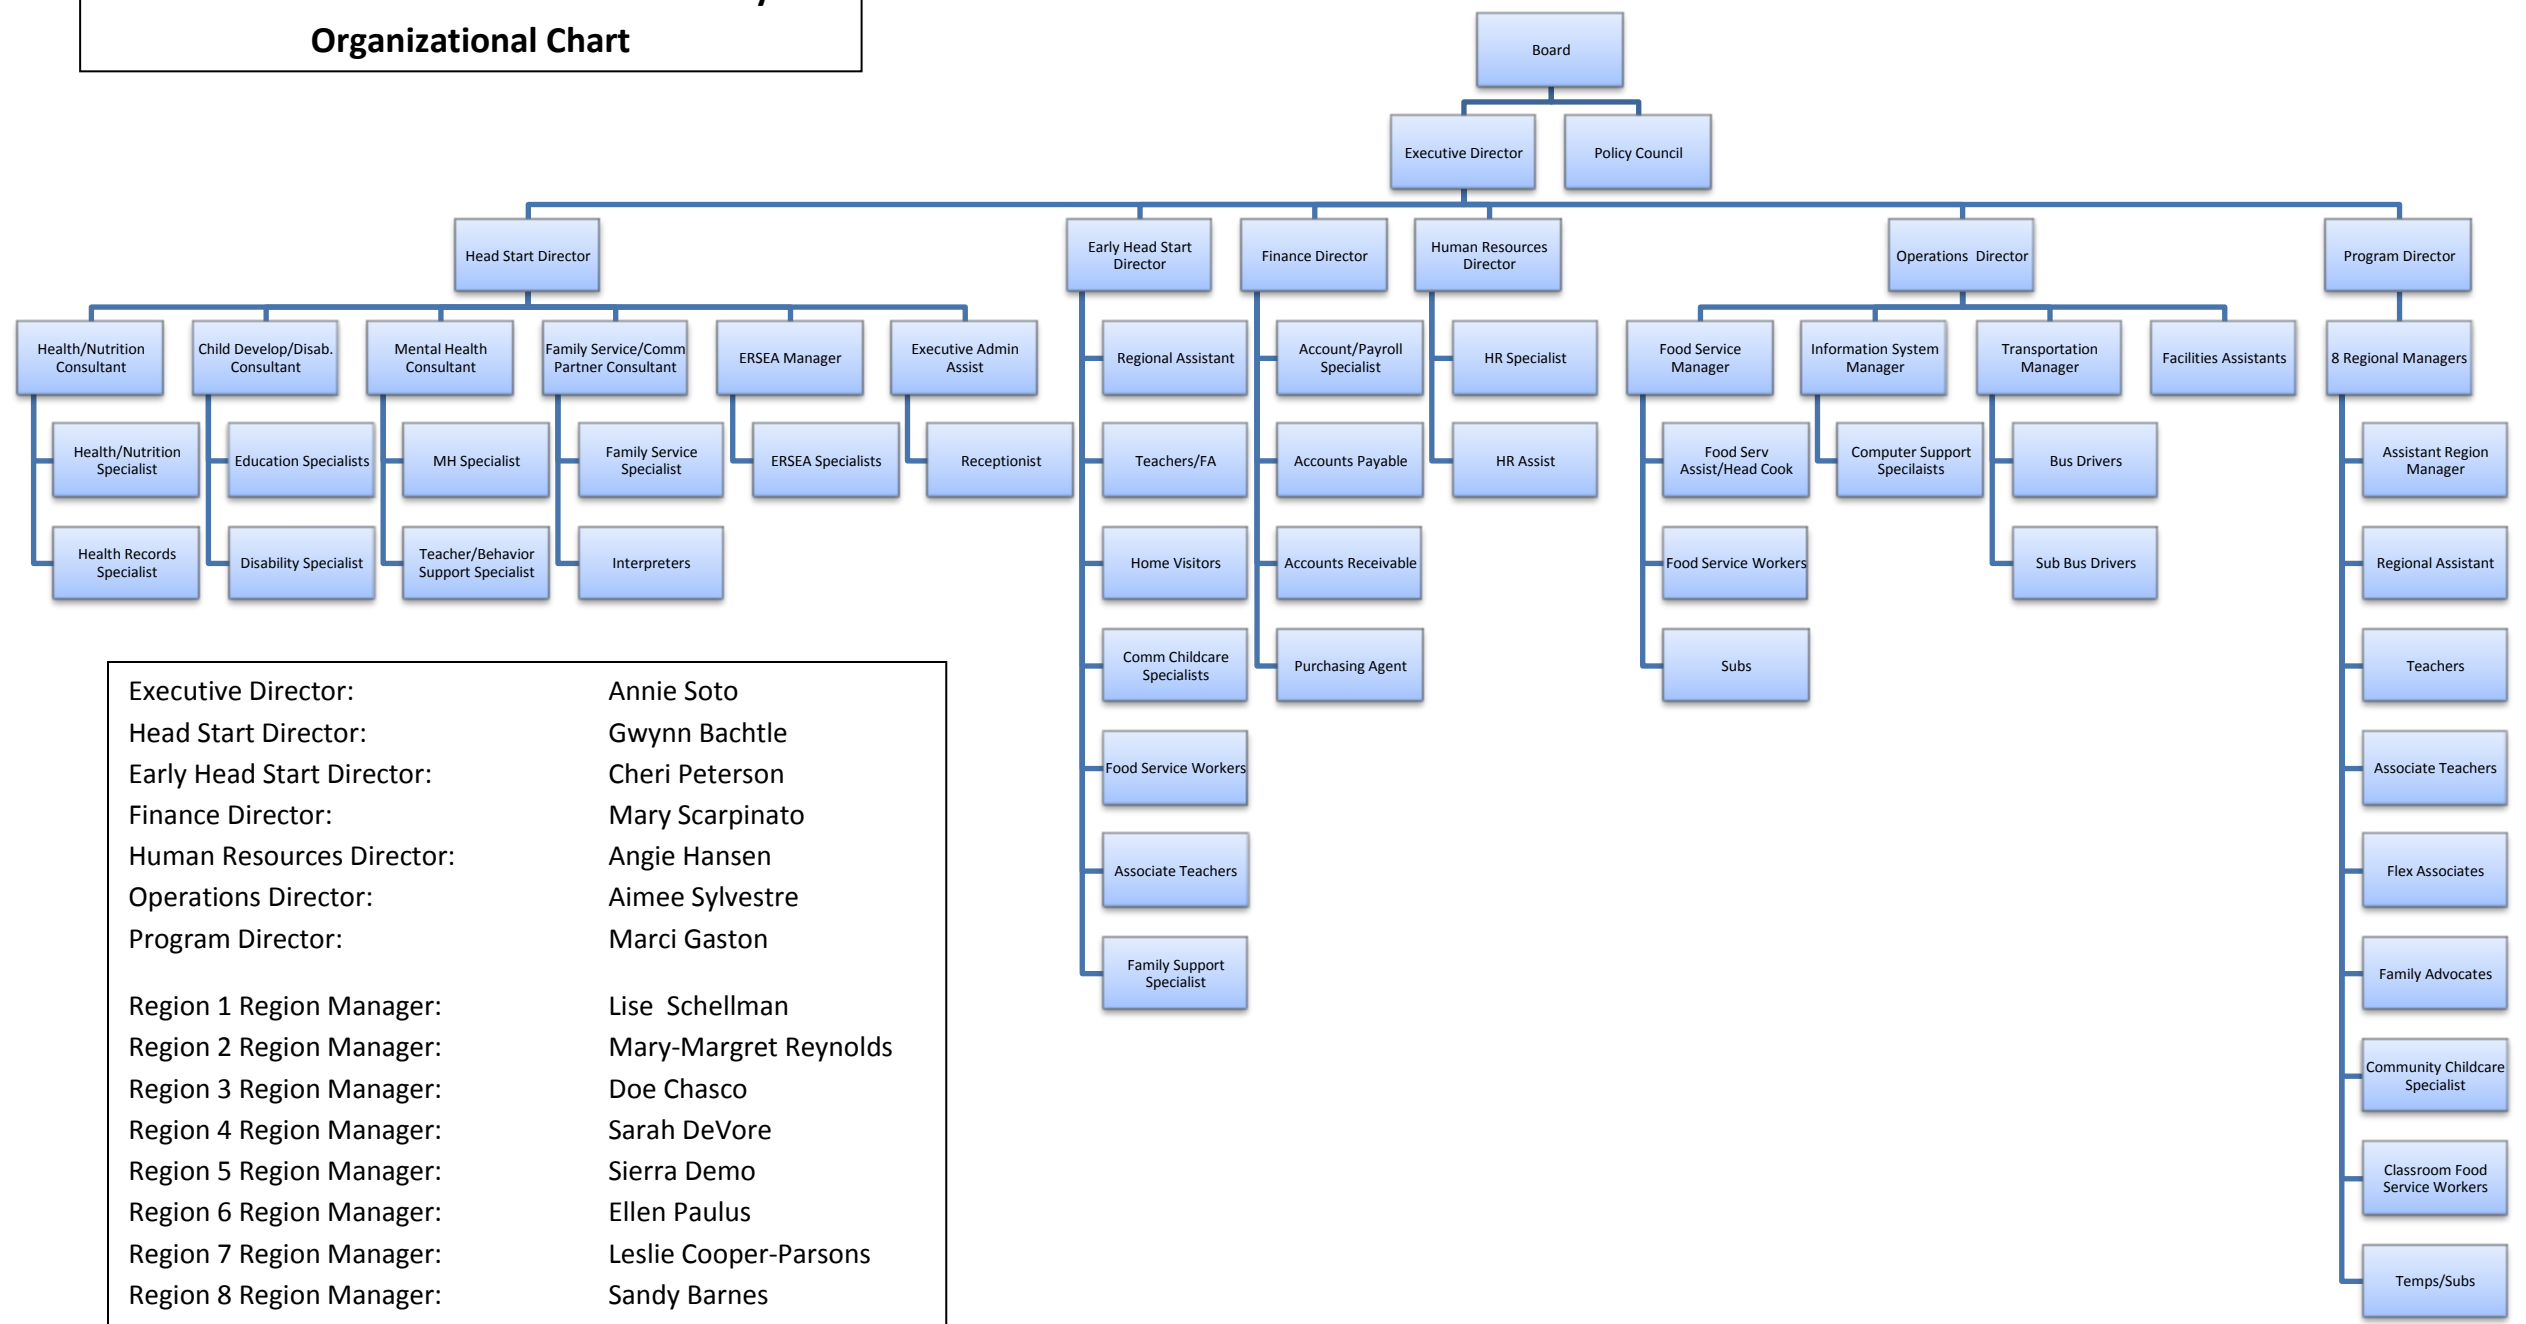

**2011 – 2012 Head Start of Lane County  
Organizational Chart**

Executive Director:	Annie Soto
Head Start Director:	Gwynn Bachtle
Early Head Start Director:	Cheri Peterson
Finance Director:	Mary Scarpinato
Human Resources Director:	Angie Hansen
Operations Director:	Aimee Sylvestre
Program Director:	Marci Gaston
Region 1 Region Manager:	Lise Schellman
Region 2 Region Manager:	Mary-Margret Reynolds
Region 3 Region Manager:	Doe Chasco
Region 4 Region Manager:	Sarah DeVore
Region 5 Region Manager:	Sierra Demo
Region 6 Region Manager:	Ellen Paulus
Region 7 Region Manager:	Leslie Cooper-Parsons
Region 8 Region Manager:	Sandy Barnes
Region 9 is Early Head Start:	Cheri Peterson